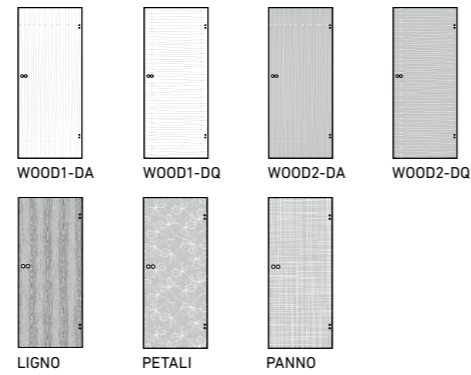

DESIGN-ORNAMENTGLAS | DESIGN PATTERNED GLASS