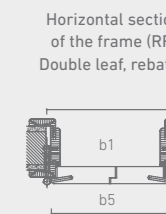

TÜRBLATTGRÖSSEN (VORZUGSGRÖSSEN NACH DIN 18101)											
EINFLÜGELIGE TÜREN						ZWEIFLÜGELIGE TÜREN					
Wandöffnungsmaß		Türblatt-Außenmaße				Wandöffnungsmaß		Türblatt-Außenmaße			
		Gefälztes Türblatt		Ungefälztes Türblatt				Gefälztes Türblatt		Ungefälztes Türblatt	
Breite (b1)	Höhe (h1)	Breite (b5)	Höhe (h5)	Breite (b5)	Höhe (h5)	Breite (b1)	Höhe (h1)	Breite (b5)	Höhe (h5)	Breite (b5)	Höhe (h5)
635	2005	610	1985	584	1972	1260	2005	1210	1985	1184	1972
760	2005	735	1985	709	1972	1510	2005	1460	1985	1434	1972
885	2005	860	1985	834	1972	1760	2005	1710	1985	1684	1972
1010	2005	985	1985	959	1972	2010	2005	1960	1985	1934	1972
1135	2005	1110	1985	1084	1972	2350	2005	2210	1985	2184	1972
1260	2005	1235	1985	1209	1972	2600	2005	2460	1985	2434	1972
635	2130	610	2110	584	2097	1260	2130	1210	2110	1184	2097
760	2130	735	2110	709	2097	1510	2130	1460	2110	1434	2097
885	2130	860	2110	834	2097	1760	2130	1710	2110	1684	2097
1010	2130	985	2110	959	2097	2010	2130	1960	2110	1934	2097
1135	2130	1110	2110	1084	2097	2350	2130	2210	2110	2184	2097
1260	2130	1235	2110	1209	2097	2600	2130	2460	2110	2434	2097