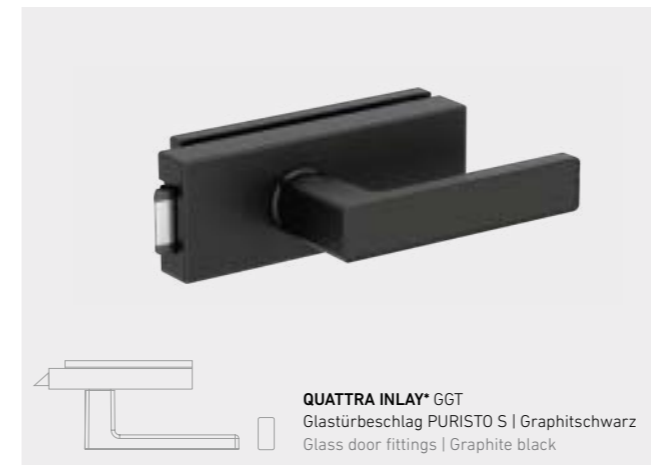

### DOOR HANDLES AND ACCESSORIES FOR ALL APPLICATIONS

Door handles are distinctive elements of the door. They make a style statement and underline the room's architectural tone. We offer a comprehensive range of designs and the perfect solutions for all requirements: from door handles to glass door locks and matching hinges.

TOP MONO

smart2lock  
by GRIFFWERK

GARANT

Griffwerk

TOP

MONO

 <p><b>MONO BB</b> Schnellmontagetechnik   Graphitschwarz Quick mounting mechanism   Graphite black</p>	 <p><b>MONO BB</b> Schnellmontagetechnik   Edelstahl matt Quick mounting mechanism   Matte stainless steel</p>
 <p><b>smart2lock</b> by GRIFFWERK</p> <p><b>MONO</b> Schnellmontagetechnik   Graphitschwarz Quick mounting mechanism   Graphite black</p>	 <p><b>smart2lock</b> by GRIFFWERK</p> <p><b>MONO</b> Schnellmontagetechnik   Edelstahl matt Quick mounting mechanism   Matte stainless steel</p>
 <p><b>MONO GGT</b> Glastürbeschlag PURISTO S   Graphitschwarz Glass door fittings   Graphite black</p>	 <p><b>MONO GGT</b> Glastürbeschlag PURISTO S   Edelstahl matt Glass door fittings   Matte stainless steel</p>
 <p><b>smart2lock</b> by GRIFFWERK</p> <p><b>MONO GGT</b> Glastürbeschlag PURISTO S   Graphitschwarz Glass door fittings   Graphite black</p>	 <p><b>smart2lock</b> by GRIFFWERK</p> <p><b>MONO GGT</b> Glastürbeschlag PURISTO S   Edelstahl matt Glass door fittings   Matte stainless steel</p>