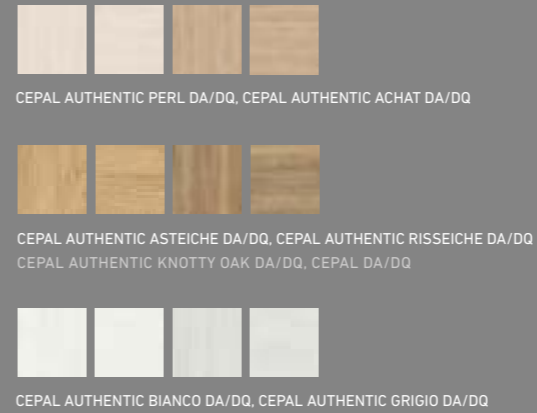

## Overview of the STANDARD DOOR range

NORMTÜREN | STANDARD DOORS

OBERFLÄCHEN | FINISHES

TÜRKANTEN | EDGES

OBERFLÄCHEN | FINISHES

TÜRKANTEN | EDGES

DESIGN-ORNAMENTGLAS | DESIGN PATTERNED GLASS

STANDARD-ORNAMENTGLAS | STANDARD PATTERNED GLASS