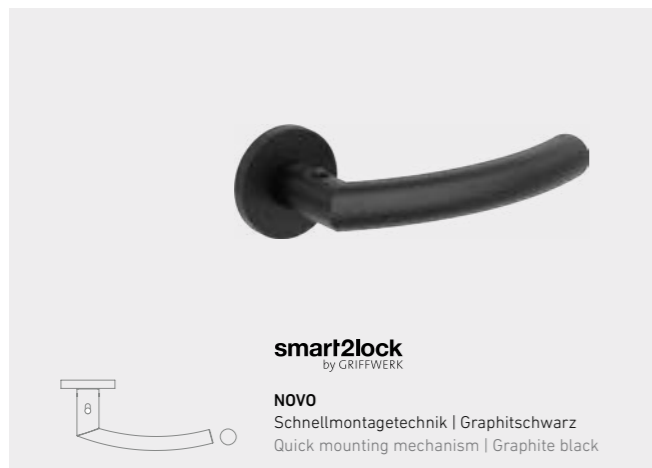

### DOOR HANDLES AND ACCESSORIES FOR ALL APPLICATIONS

Door handles are distinctive elements of the door. They make a style statement and underline the room's architectural tone. We offer a comprehensive range of designs and the perfect solutions for all requirements: from door handles to glass door locks and matching hinges.

TOP MONO

smart2lock  
by GRIFFWERK

GARANT

Griffwerk

TOP

MONO

 <p><b>MONO BB</b> Schnellmontagetechnik   Graphitschwarz Quick mounting mechanism   Graphite black</p>	 <p><b>MONO BB</b> Schnellmontagetechnik   Edelstahl matt Quick mounting mechanism   Matte stainless steel</p>
 <p><b>smart2lock</b> by GRIFFWERK</p> <p><b>MONO</b> Schnellmontagetechnik   Graphitschwarz Quick mounting mechanism   Graphite black</p>	 <p><b>smart2lock</b> by GRIFFWERK</p> <p><b>MONO</b> Schnellmontagetechnik   Edelstahl matt Quick mounting mechanism   Matte stainless steel</p>
 <p><b>MONO GGT</b> Glastürbeschlag PURISTO S   Graphitschwarz Glass door fittings   Graphite black</p>	 <p><b>MONO GGT</b> Glastürbeschlag PURISTO S   Edelstahl matt Glass door fittings   Matte stainless steel</p>
 <p><b>smart2lock</b> by GRIFFWERK</p> <p><b>MONO GGT</b> Glastürbeschlag PURISTO S   Graphitschwarz Glass door fittings   Graphite black</p>	 <p><b>smart2lock</b> by GRIFFWERK</p> <p><b>MONO GGT</b> Glastürbeschlag PURISTO S   Edelstahl matt Glass door fittings   Matte stainless steel</p>