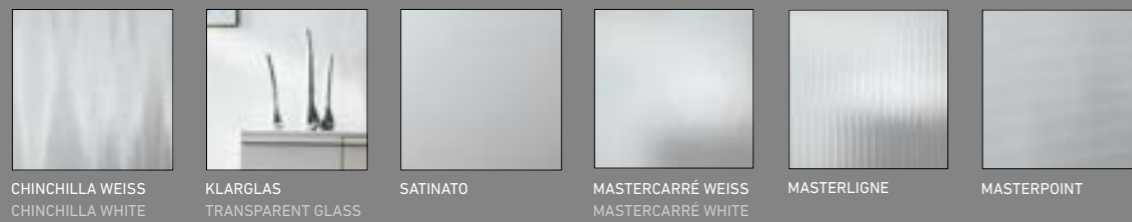

## Overview of the STANDARD DOOR range

NORMTÜREN | STANDARD DOORS

OBERFLÄCHEN | FINISHES

TÜRKANTEN | EDGES

OBERFLÄCHEN | FINISHES

TÜRKANTEN | EDGES

DESIGN-ORNAMENTGLAS | DESIGN PATTERNED GLASS

STANDARD-ORNAMENTGLAS | STANDARD PATTERNED GLASS