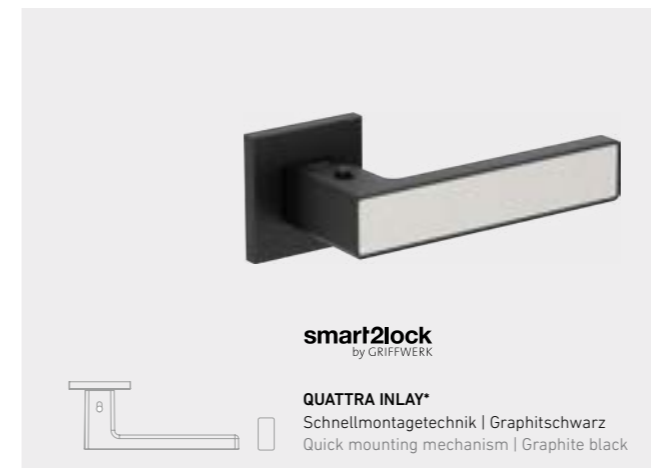

### DOOR HANDLES AND ACCESSORIES FOR ALL APPLICATIONS

Door handles are distinctive elements of the door. They make a style statement and underline the room's architectural tone. We offer a comprehensive range of designs and the perfect solutions for all requirements: from door handles to glass door locks and matching hinges.

TOP MONO

smart2lock  
by GRIFFWERK

GARANT

Griffwerk

TOP

MONO

 <p><b>MONO BB</b> Schnellmontagetechnik   Graphitschwarz Quick mounting mechanism   Graphite black</p>	 <p><b>MONO BB</b> Schnellmontagetechnik   Edelstahl matt Quick mounting mechanism   Matte stainless steel</p>
 <p><b>smart2lock</b> by GRIFFWERK</p> <p><b>MONO</b> Schnellmontagetechnik   Graphitschwarz Quick mounting mechanism   Graphite black</p>	 <p><b>smart2lock</b> by GRIFFWERK</p> <p><b>MONO</b> Schnellmontagetechnik   Edelstahl matt Quick mounting mechanism   Matte stainless steel</p>
 <p><b>MONO GGT</b> Glastürbeschlag PURISTO S   Graphitschwarz Glass door fittings   Graphite black</p>	 <p><b>MONO GGT</b> Glastürbeschlag PURISTO S   Edelstahl matt Glass door fittings   Matte stainless steel</p>
 <p><b>smart2lock</b> by GRIFFWERK</p> <p><b>MONO GGT</b> Glastürbeschlag PURISTO S   Graphitschwarz Glass door fittings   Graphite black</p>	 <p><b>smart2lock</b> by GRIFFWERK</p> <p><b>MONO GGT</b> Glastürbeschlag PURISTO S   Edelstahl matt Glass door fittings   Matte stainless steel</p>