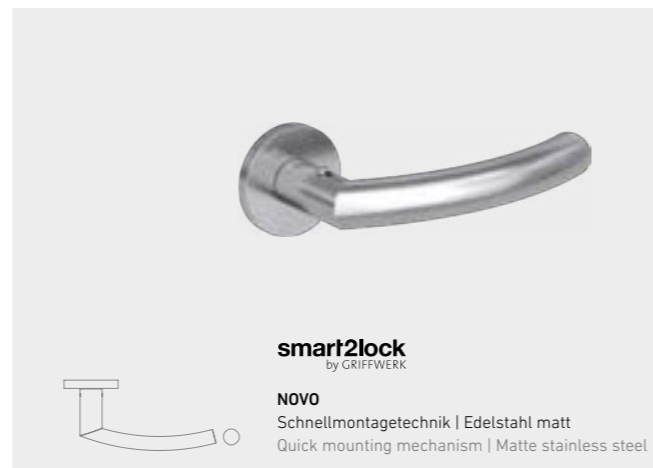

### DOOR HANDLES AND ACCESSORIES FOR ALL APPLICATIONS

Door handles are distinctive elements of the door. They make a style statement and underline the room's architectural tone. We offer a comprehensive range of designs and the perfect solutions for all requirements: from door handles to glass door locks and matching hinges.

TOP MONO

smart2lock  
by GRIFFWERK

GARANT

Griffwerk

TOP

MONO

 <p><b>MONO BB</b> Schnellmontagetechnik   Graphitschwarz Quick mounting mechanism   Graphite black</p>	 <p><b>MONO BB</b> Schnellmontagetechnik   Edelstahl matt Quick mounting mechanism   Matte stainless steel</p>
 <p><b>smart2lock</b> by GRIFFWERK</p> <p><b>MONO</b> Schnellmontagetechnik   Graphitschwarz Quick mounting mechanism   Graphite black</p>	 <p><b>smart2lock</b> by GRIFFWERK</p> <p><b>MONO</b> Schnellmontagetechnik   Edelstahl matt Quick mounting mechanism   Matte stainless steel</p>
 <p><b>MONO GGT</b> Glastürbeschlag PURISTO S   Graphitschwarz Glass door fittings   Graphite black</p>	 <p><b>MONO GGT</b> Glastürbeschlag PURISTO S   Edelstahl matt Glass door fittings   Matte stainless steel</p>
 <p><b>smart2lock</b> by GRIFFWERK</p> <p><b>MONO GGT</b> Glastürbeschlag PURISTO S   Graphitschwarz Glass door fittings   Graphite black</p>	 <p><b>smart2lock</b> by GRIFFWERK</p> <p><b>MONO GGT</b> Glastürbeschlag PURISTO S   Edelstahl matt Glass door fittings   Matte stainless steel</p>

\*Inlays in vielen CePaL-Oberflächen erhältlich \*Inlays available in many CePaL surfaces

MONO

STANDARD-ROSETTE  
STANDARD ROSETTE

BB-Schloss Rosette  
BB lock with magnetic rosette

WC-Schloss  
WC lock

PZ-Schloss  
PZ lock