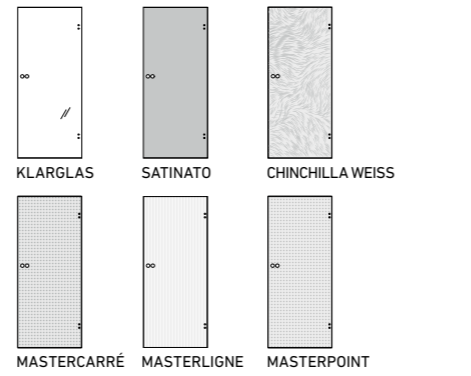

GANZGLASTÜREN ORNAMENT (NORM)
PATTERNED ALL-GLASS DOORS (STANDARD)

STANDARD-ORNAMENTGLAS | STANDARD PATTERNED GLASS