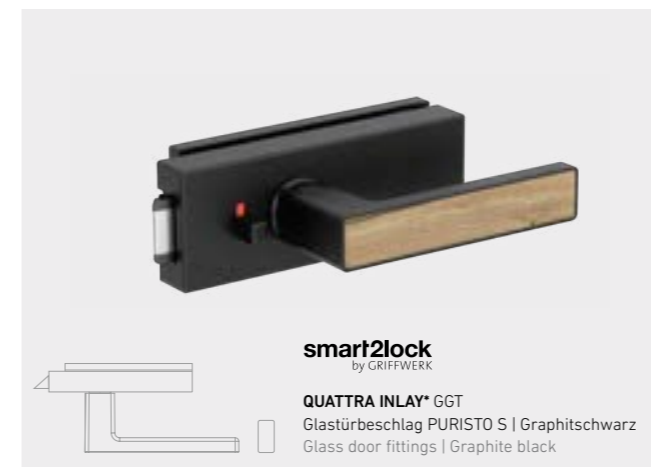

### DOOR HANDLES AND ACCESSORIES FOR ALL APPLICATIONS

Door handles are distinctive elements of the door. They make a style statement and underline the room's architectural tone. We offer a comprehensive range of designs and the perfect solutions for all requirements: from door handles to glass door locks and matching hinges.

TOP MONO

smart2lock  
by GRIFFWERK

GARANT

Griffwerk

TOP

MONO

 <p><b>MONO BB</b> Schnellmontagetechnik   Graphitschwarz Quick mounting mechanism   Graphite black</p>	 <p><b>MONO BB</b> Schnellmontagetechnik   Edelstahl matt Quick mounting mechanism   Matte stainless steel</p>
 <p><b>smart2lock</b> by GRIFFWERK</p> <p><b>MONO</b> Schnellmontagetechnik   Graphitschwarz Quick mounting mechanism   Graphite black</p>	 <p><b>smart2lock</b> by GRIFFWERK</p> <p><b>MONO</b> Schnellmontagetechnik   Edelstahl matt Quick mounting mechanism   Matte stainless steel</p>
 <p><b>MONO GGT</b> Glastürbeschlag PURISTO S   Graphitschwarz Glass door fittings   Graphite black</p>	 <p><b>MONO GGT</b> Glastürbeschlag PURISTO S   Edelstahl matt Glass door fittings   Matte stainless steel</p>
 <p><b>smart2lock</b> by GRIFFWERK</p> <p><b>MONO GGT</b> Glastürbeschlag PURISTO S   Graphitschwarz Glass door fittings   Graphite black</p>	 <p><b>smart2lock</b> by GRIFFWERK</p> <p><b>MONO GGT</b> Glastürbeschlag PURISTO S   Edelstahl matt Glass door fittings   Matte stainless steel</p>